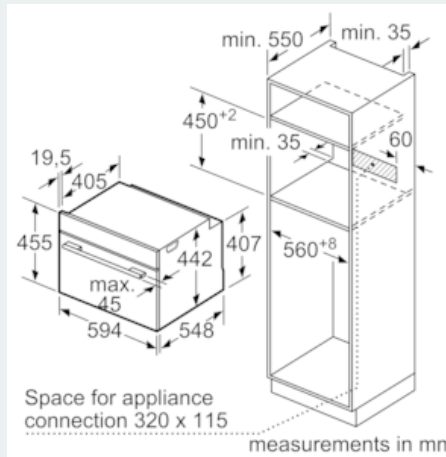

Features

Technical Data

Color / Material Front : Stainless steel
 Construction type : Built-in
 Door opening : Drop down
 Required niche size for installation (HxWxD) : 450-455 x 560-568 x 550
 Dimensions : 455 x 594 x 548
 Dimensions of the packed product (HxWxD) (mm) : 530 x 660 x 690
 Control Panel Material : Stainless steel
 Door Material : Glass
 Net weight (kg) : 34.043
 Approval certificates : CE, VDE
 Length of electrical supply cord (cm) : 150
 EAN code : 4242003839294
 Current (A) : 16
 Voltage (V) : 220-240
 Frequency (Hz) : 50; 60
 Plug type : no plug
 Approval certificates : CE, VDE
 Number of cavities (2010/30/EC) : 1
 Usable volume (of cavity) - NEW (2010/30/EC) : 47
 Energy efficiency rating : A+
 Energy consumption per cycle conventional (2010/30/EC) : 0.73
 Energy consumption per cycle forced air convection (2010/30/EC) : 0.61
 Energy efficiency index (2010/30/EC) : 81.3

Accessories

- 1 x steam container, punched, size S, 1 x steam container, punched, size XL, 1 x steam container, unpunched, size S, 1 x grid, 1 x universal pan

Performance/technical information

- Energy efficiency rating (acc. EU Nr. 65/2014): A+
- Energy consumption per cycle in conventional mode: 0.73 kWh
- Energy consumption per cycle in fan-forced convection mode: 0.61 kWh
- Number of cavities: Main cavity
- Heat source: electrical
- Cavity volume: 47 litre capacity

- Temperature range 30 °C - 250 °C
- Location of water tank: Outside cavity
- 1 l Water tank capacity:
- Power cord length 150 cm Cable length
- Nominal voltage: 220 - 240 V
- Appliance dimension (hxwxd): 455 mm x 594 mm x 548 mm
- Please refer to the dimensions provided in the installation manual

iQ700, Built-in compact oven with steam function, 60 x 45 cm, Stainless steel CS656GBS7B

Dimensioned drawings

Installation with a hob.

measurements in mm

If the compact appliance will be installed underneath a hob, the following worktop thicknesses (including substructure if necessary) must be taken into account.