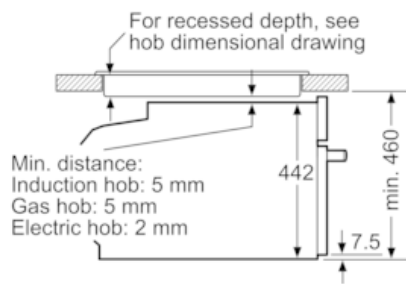

Features

Technical Data

Color / Material Front : Stainless steel
 Construction type : Built-in
 Door opening : Drop down
 Required niche size for installation (HxWxD) : 450-455 x 560-568 x 550
 Dimensions : 455 x 594 x 548
 Dimensions of the packed product (HxWxD) (mm) : 530 x 660 x 690
 Control Panel Material : Stainless steel
 Door Material : Glass
 Net weight (kg) : 34.043
 Approval certificates : CE, VDE
 Length of electrical supply cord (cm) : 150
 EAN code : 4242003839294
 Current (A) : 16
 Voltage (V) : 220-240
 Frequency (Hz) : 50; 60
 Plug type : no plug
 Approval certificates : CE, VDE
 Number of cavities (2010/30/EC) : 1
 Usable volume (of cavity) - NEW (2010/30/EC) : 47
 Energy efficiency rating : A+
 Energy consumption per cycle conventional (2010/30/EC) : 0.73
 Energy consumption per cycle forced air convection (2010/30/EC) : 0.61
 Energy efficiency index (2010/30/EC) : 81.3

Accessories

- 1 x steam container, punched, size S, 1 x steam container, punched, size XL, 1 x steam container, unpunched, size S, 1 x grid, 1 x universal pan

Performance/technical information

- Energy efficiency rating (acc. EU Nr. 65/2014): A+
- Energy consumption per cycle in conventional mode: 0.73 kWh
- Energy consumption per cycle in fan-forced convection mode: 0.61 kWh
- Number of cavities: Main cavity
- Heat source: electrical
- Cavity volume: 47 litre capacity

- Temperature range 30 °C - 250 °C
- Location of water tank: Outside cavity
- 1 l Water tank capacity:
- Power cord length 150 cm Cable length
- Nominal voltage: 220 - 240 V
- Appliance dimension (hxwxd): 455 mm x 594 mm x 548 mm
- Please refer to the dimensions provided in the installation manual

iQ700, Built-in compact oven with steam function, 60 x 45 cm, Stainless steel CS656GBS7B

Dimensioned drawings

Installation with a hob.

measurements in mm

If the compact appliance will be installed underneath a hob, the following worktop thicknesses (including substructure if necessary) must be taken into account.