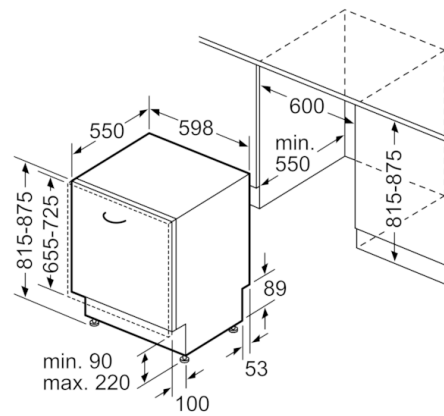

Technical Data

Water consumption (l) :	11.7
Construction type :	Built-in
Height of removable worktop (mm) :	0
Dimensions of the product (width x depth) :	815 x 598 x 550
Required niche size for installation (HxWxD) :	815-875 x 600 x 550
Depth with open door 90 degree (mm) :	1150
Adjustable feet :	Yes - front only
Maximum adjustability feet (mm) :	60
Adjustable plinth :	both horizontal and vertical
Net weight (kg) :	28.724
Gross weight (kg) :	30.8
Connection rating (W) :	2400
Current (A) :	10
Voltage (V) :	220-240
Frequency (Hz) :	50; 60
Length of electrical supply cord (cm) :	175
Plug type :	GB plug
Length inlet hose (cm) :	165
Length outlet hose (cm) :	190
EAN code :	4242002861906
Number of place settings :	12
Energy efficiency rating :	A+
Energy consumption annual (kWh/annum) - NEW (2010/30/EC) :	290.00
Energy consumption (kWh) :	1.02
Power consumption in left-on mode (W) - NEW (2010/30/EC) :	0.10
Power consumption in off-mode (W) - NEW (2010/30/EC) :	0.10
Water consumption annual (l/annum) - NEW (2010/30/EC) :	3300
Drying performance :	A
Reference programme :	Eco
Total cycle time of reference programme (min) :	210
Noise level (dB(A) re 1 pW) :	48
Installation type :	Full-integrated

Design features

- Stainless steel/Polinox interior
- Red Info light,Acoustic end of cycle indicator,Washing + drying LEDs,water inlet indicator
- Push button top edge controls
- Display colour:Red LED indicators
- LED salt refill indicator,LED rinse aid refill indicator
- Self cleaning filter systemwith 3 piece corrugated filter
- 3/6/9 hour time delay
- Dimensions (HxWxD):81.5x59.8x55cm
- Efficiency information relates to the Eco50programme. This programme is suitable for cleaning normally soiled tableware and is the most efficient programme in terms of combined energy and water consumption.

Serie | 4, Fully-integrated dishwasher, 60 cm SMV50C10GB

() Werte mit Verlängerungssatz

measurements in mm