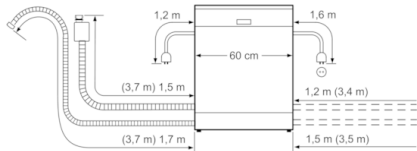

Technical Data

Water consumption (l) :	11.7
Construction type :	Built-in
Height of removable worktop (mm) :	0
Dimensions of the product (width x depth) :	815 x 598 x 550
Required niche size for installation (HxWxD) :	815-875 x 600 x 550
Depth with open door 90 degree (mm) :	1150
Adjustable feet :	Yes - front only
Maximum adjustability feet (mm) :	60
Adjustable plinth :	both horizontal and vertical
Net weight (kg) :	28.724
Gross weight (kg) :	30.8
Connection rating (W) :	2400
Current (A) :	10
Voltage (V) :	220-240
Frequency (Hz) :	50; 60
Length of electrical supply cord (cm) :	175
Plug type :	GB plug
Length inlet hose (cm) :	165
Length outlet hose (cm) :	190
EAN code :	4242002861906
Number of place settings :	12
Energy efficiency rating :	A+
Energy consumption annual (kWh/annum) - NEW (2010/30/EC) :	290.00
Energy consumption (kWh) :	1.02
Power consumption in left-on mode (W) - NEW (2010/30/EC) :	0.10
Power consumption in off-mode (W) - NEW (2010/30/EC) :	0.10
Water consumption annual (l/annum) - NEW (2010/30/EC) :	3300
Drying performance :	A
Reference programme :	Eco
Total cycle time of reference programme (min) :	210
Noise level (dB(A) re 1 pW) :	48
Installation type :	Full-integrated

Design features

- Stainless steel/Polinox interior
- Red Info light,Acoustic end of cycle indicator,Washing + drying LEDs,water inlet indicator
- Push button top edge controls
- Display colour:Red LED indicators
- LED salt refill indicator,LED rinse aid refill indicator
- Self cleaning filter systemwith 3 piece corrugated filter
- 3/6/9 hour time delay
- Dimensions (HxWxD):81.5x59.8x55cm
- Efficiency information relates to the Eco50programme. This programme is suitable for cleaning normally soiled tableware and is the most efficient programme in terms of combined energy and water consumption.

Serie | 4, Fully-integrated dishwasher, 60 cm SMV50C10GB

() Werte mit Verlängerungssatz

measurements in mm